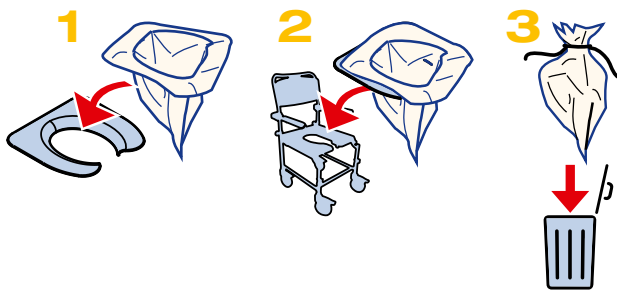

Product data

Liner disc and bags

Commode® is Levabo®'s new hygienic and environmentally friendly toilet products. Clean and easy.

Danish developed
CE approved

The hygienic solution

Product description

The new patented Levabo Commode Liner Disc, is a unique portable flexible device fitted for any toilet seat, shower chair and commode chair, eliminating cleaning of seat or pail.

The Liner Disc comes together with Levabo Commode Liners and is easily placed on top of the seat and just as easily removed, avoiding soiling of seat and pail.

Liner bags comes with absorbent pad which turns all fluids into gel in less than 15 seconds.

No splash, no cleaning up the mess.

Advantages:

- Easy
- Hygienic
- Comfortable
- Economic
- Antibacterial Liner Disc

Accessories

Disc foam pads for liner, adhesive.
For increased comfort. Sold separately.